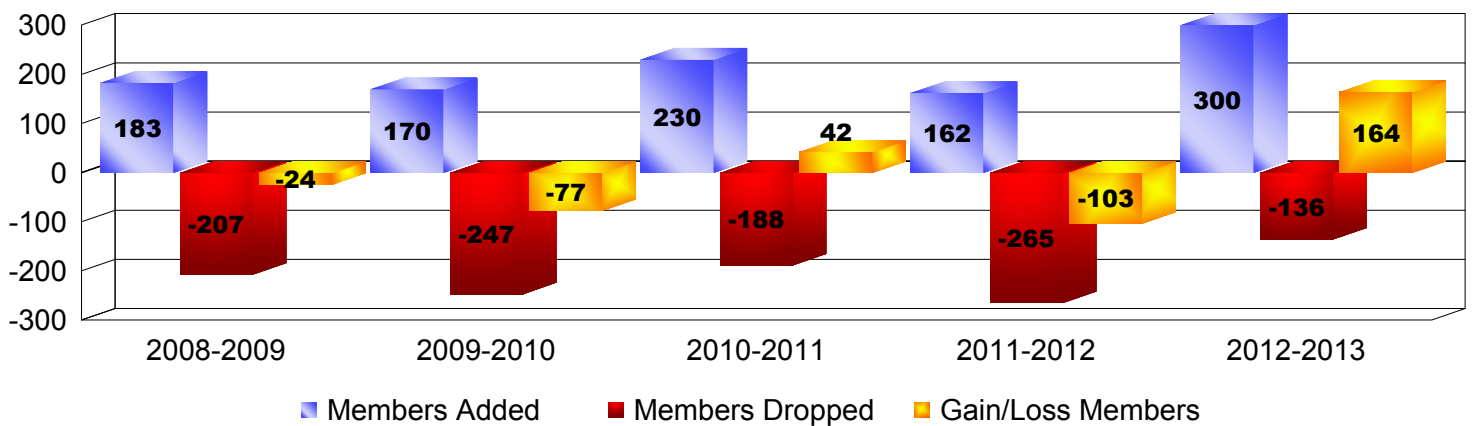

Year	New Clubs	Dropped Clubs	Gain/Loss Clubs	New Members	Charter Members	Reinstate Members	Transfer Members	Total Member Added	Total Members Dropped	Gain/Loss Members
2008-2009	1	0	1	154	20	6	3	183	-207	-24
2009-2010	2	-3	-1	90	64	7	9	170	-247	-77
2010-2011	1	-2	-1	165	26	36	3	230	-188	42
2011-2012	2	-1	1	51	102	7	2	162	-265	-103
2012-2013	3	-2	1	219	72	7	2	300	-136	164
Average	2	-2	0	136	57	13	4	209	-209	0

Clubs

Members

Membership Composition

Gender Comparison