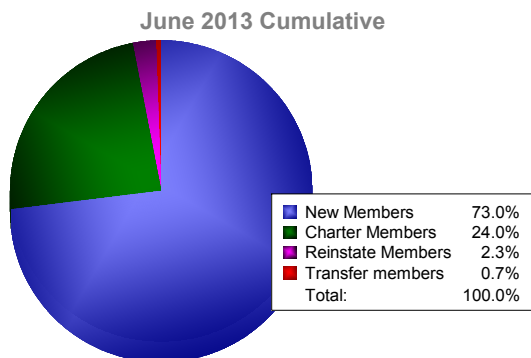

Membership Composition