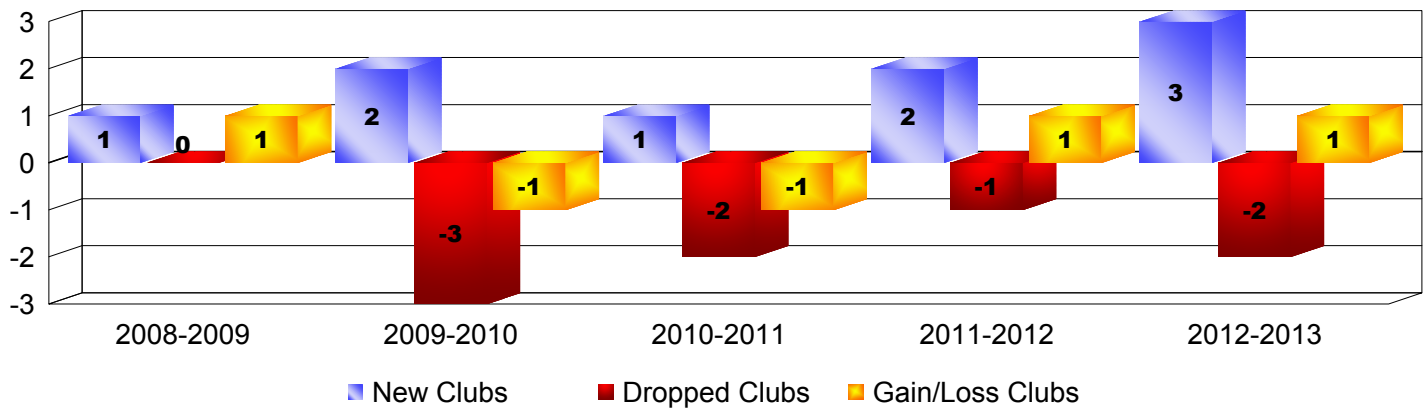

Year	New Clubs	Dropped Clubs	Gain/Loss Clubs	New Members	Charter Members	Reinstate Members	Transfer Members	Total Member Added	Total Members Dropped	Gain/Loss Members
2008-2009	1	0	1	154	20	6	3	183	-207	-24
2009-2010	2	-3	-1	90	64	7	9	170	-247	-77
2010-2011	1	-2	-1	165	26	36	3	230	-188	42
2011-2012	2	-1	1	51	102	7	2	162	-265	-103
2012-2013	3	-2	1	219	72	7	2	300	-136	164
<b>Average</b>	<b>2</b>	<b>-2</b>	<b>0</b>	<b>136</b>	<b>57</b>	<b>13</b>	<b>4</b>	<b>209</b>	<b>-209</b>	<b>0</b>

### Clubs